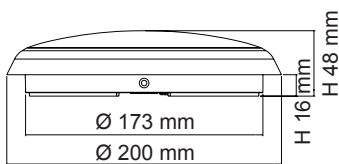

DIMMABLE – ULTRA SLIM LED OYSTER LIGHT

SL2105 DISC

CONSTRUCTION

- Polycarbonate housing
- Opal polycarbonate diffuser
- Double insulation
- Built-in high efficiency SMD LED chips
- Built-in trailing edge dimmable LED driver

IP RATING

- IP54 weatherproof

DIMENSIONS

SL2105/20

SL210530

SL2105/40

Model No.	Input	Power	Lumen	CCT	CRI	Dimensions Ø x H	Fitting Colour
SL2105/20WW	240V	12W	1050lm	3000K	>80	200 x 48 mm	White
SL2105/20DL	240V	12W	1100lm	5000K	>80	200 x 48 mm	White
SL2105/30WW	240V	25W	2000lm	3000K	>80	300 x 40 mm	White
SL2105/30DL	240V	25W	2200lm	5000K	>80	300 x 40 mm	White
SL2105/40WW	240V	30W	2800lm	3000K	>80	400 x 52 mm	White
SL2105/40DL	240V	30W	2900lm	5000K	>80	400 x 52 mm	White